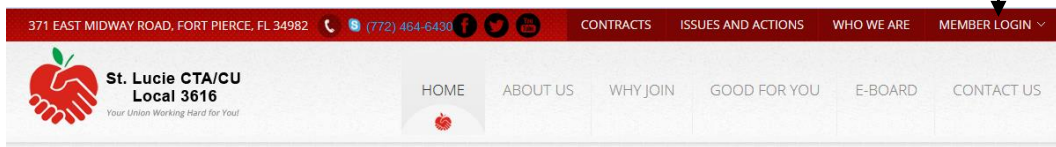

Local Union LOG IN

Step 1: Log on to <http://www.stluciateachers.com>

Step 2: Click on “Members Login”

Step 3: Type in Member Login:

Username = first name and last name
(all lowercase no spaces)

Step 4: Type in your Password: