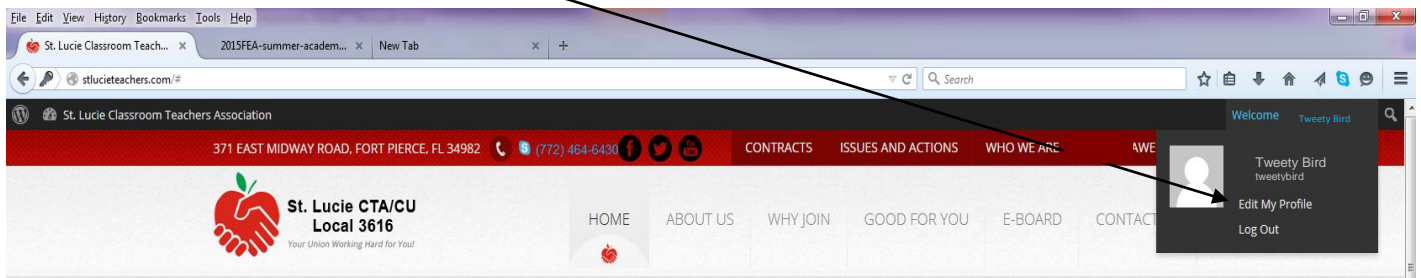

Step 5: Click on Edit my profile